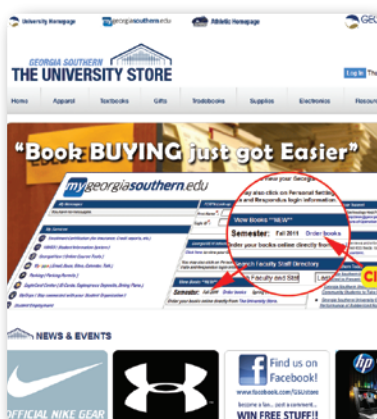

## Sequoia ePOS

*ePOS from Sequoia Retail Systems allows retail stores, student activities, and other campus locations to design and maintain an online storefront. Bring convenience to your campus community and beyond with a complete website provided through Sequoia's hosted services.*